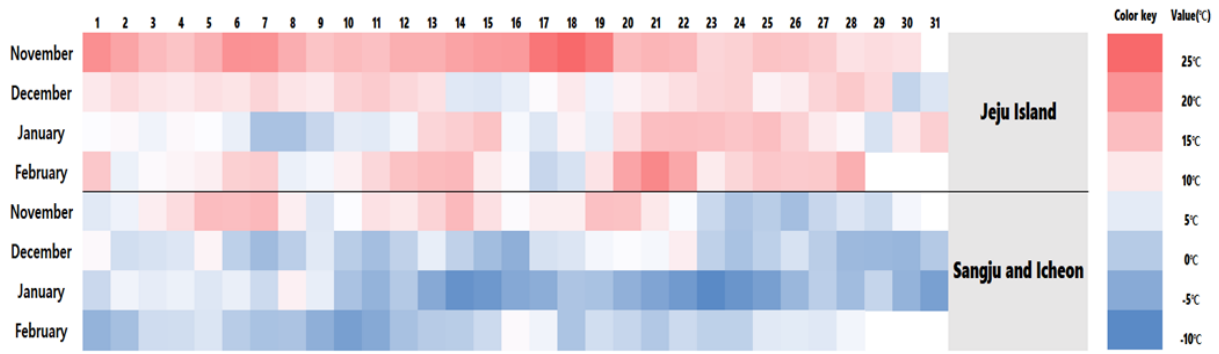

355 **Figure 2**

356

357 Figure 2. Heatmap profile showing the daily mean temperature in Jeju Island and Sangju and Icheon. Dark red
358 indicates the highest daily mean temperature and dark blue indicates the lowest mean temperature. The values are
359 expressed in degree celsius.